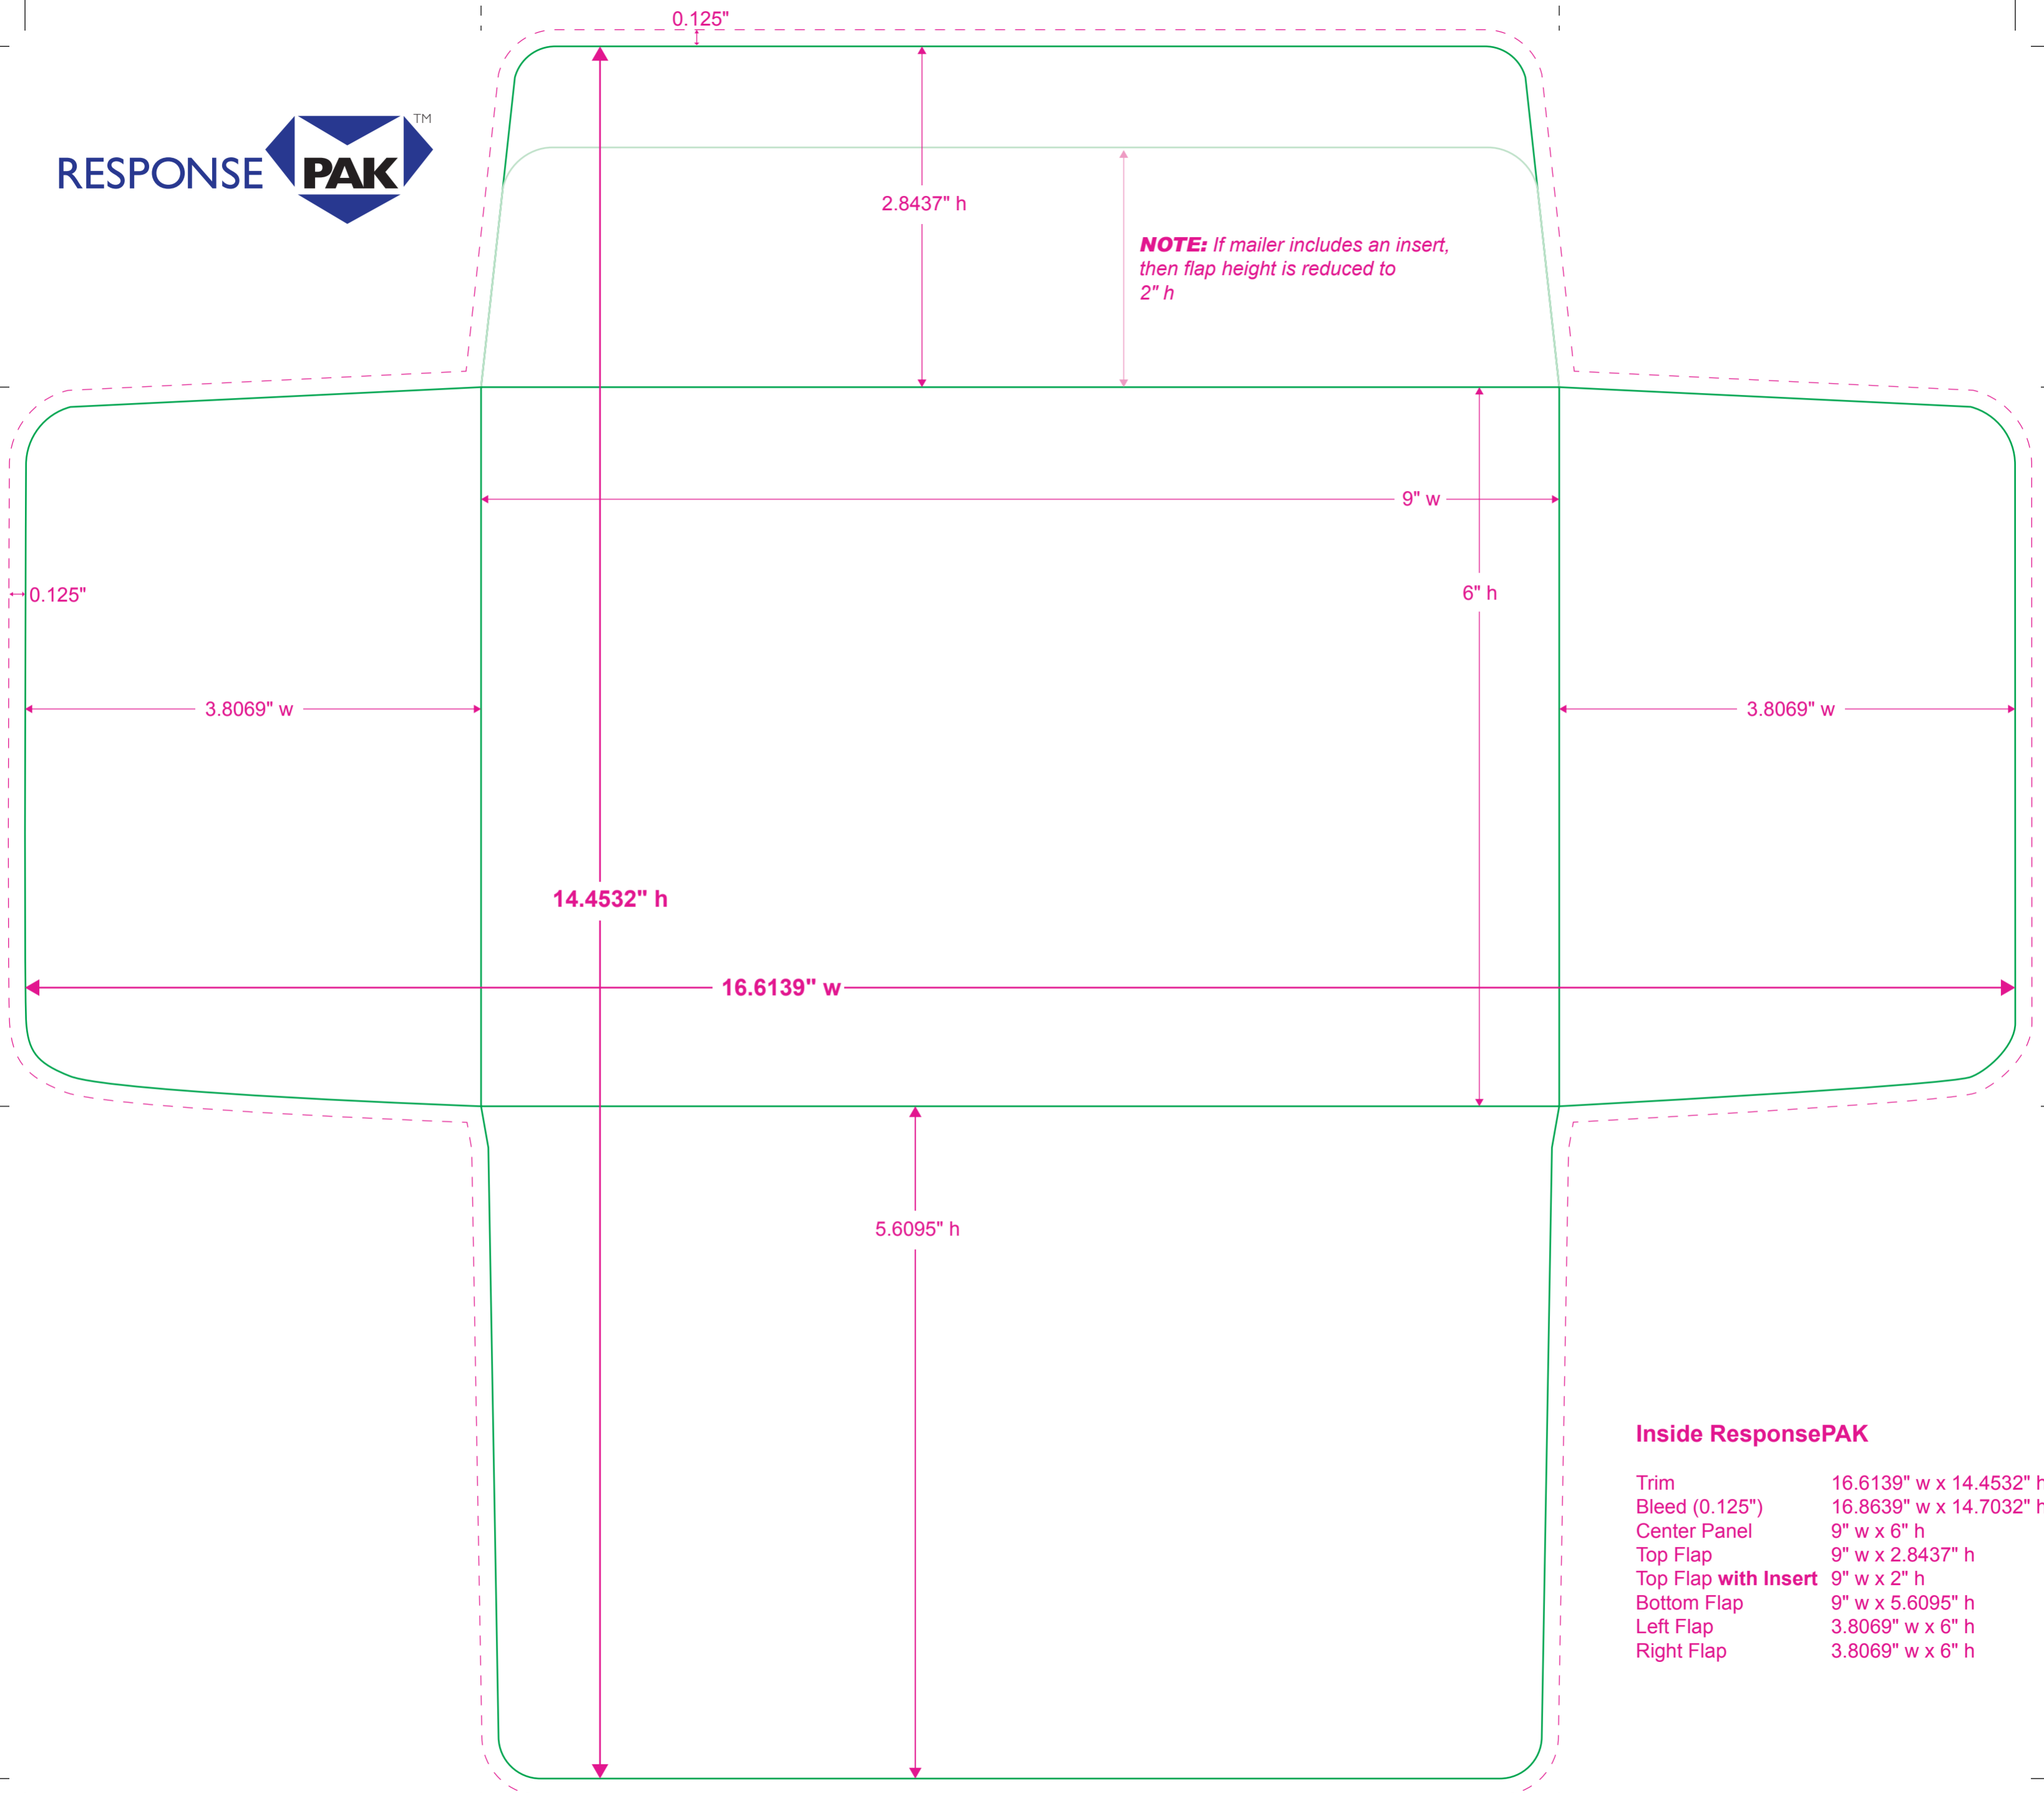

Outside ResponsePAK

Trim	16.6139" w x 14.4532" h
Bleed (0.125")	16.8639" w x 14.7032" h
Center Panel	9" w x 6" h
Top Flap	9" w x 2.8437" h
Top Flap with Insert	9" w x 2" h
Bottom Flap	9" w x 5.6095" h
Left Flap	3.8069" w x 6" h
Right Flap	3.8069" w x 6" h
Address Window	4.25" w x 1.5" h

Inside ResponsePAK

Trim	16.6139" w x 14.4532" h
Bleed (0.125")	16.8639" w x 14.7032" h
Center Panel	9" w x 6" h
Top Flap	9" w x 2.8437" h
Top Flap with Insert	9" w x 2" h
Bottom Flap	9" w x 5.6095" h
Left Flap	3.8069" w x 6" h
Right Flap	3.8069" w x 6" h